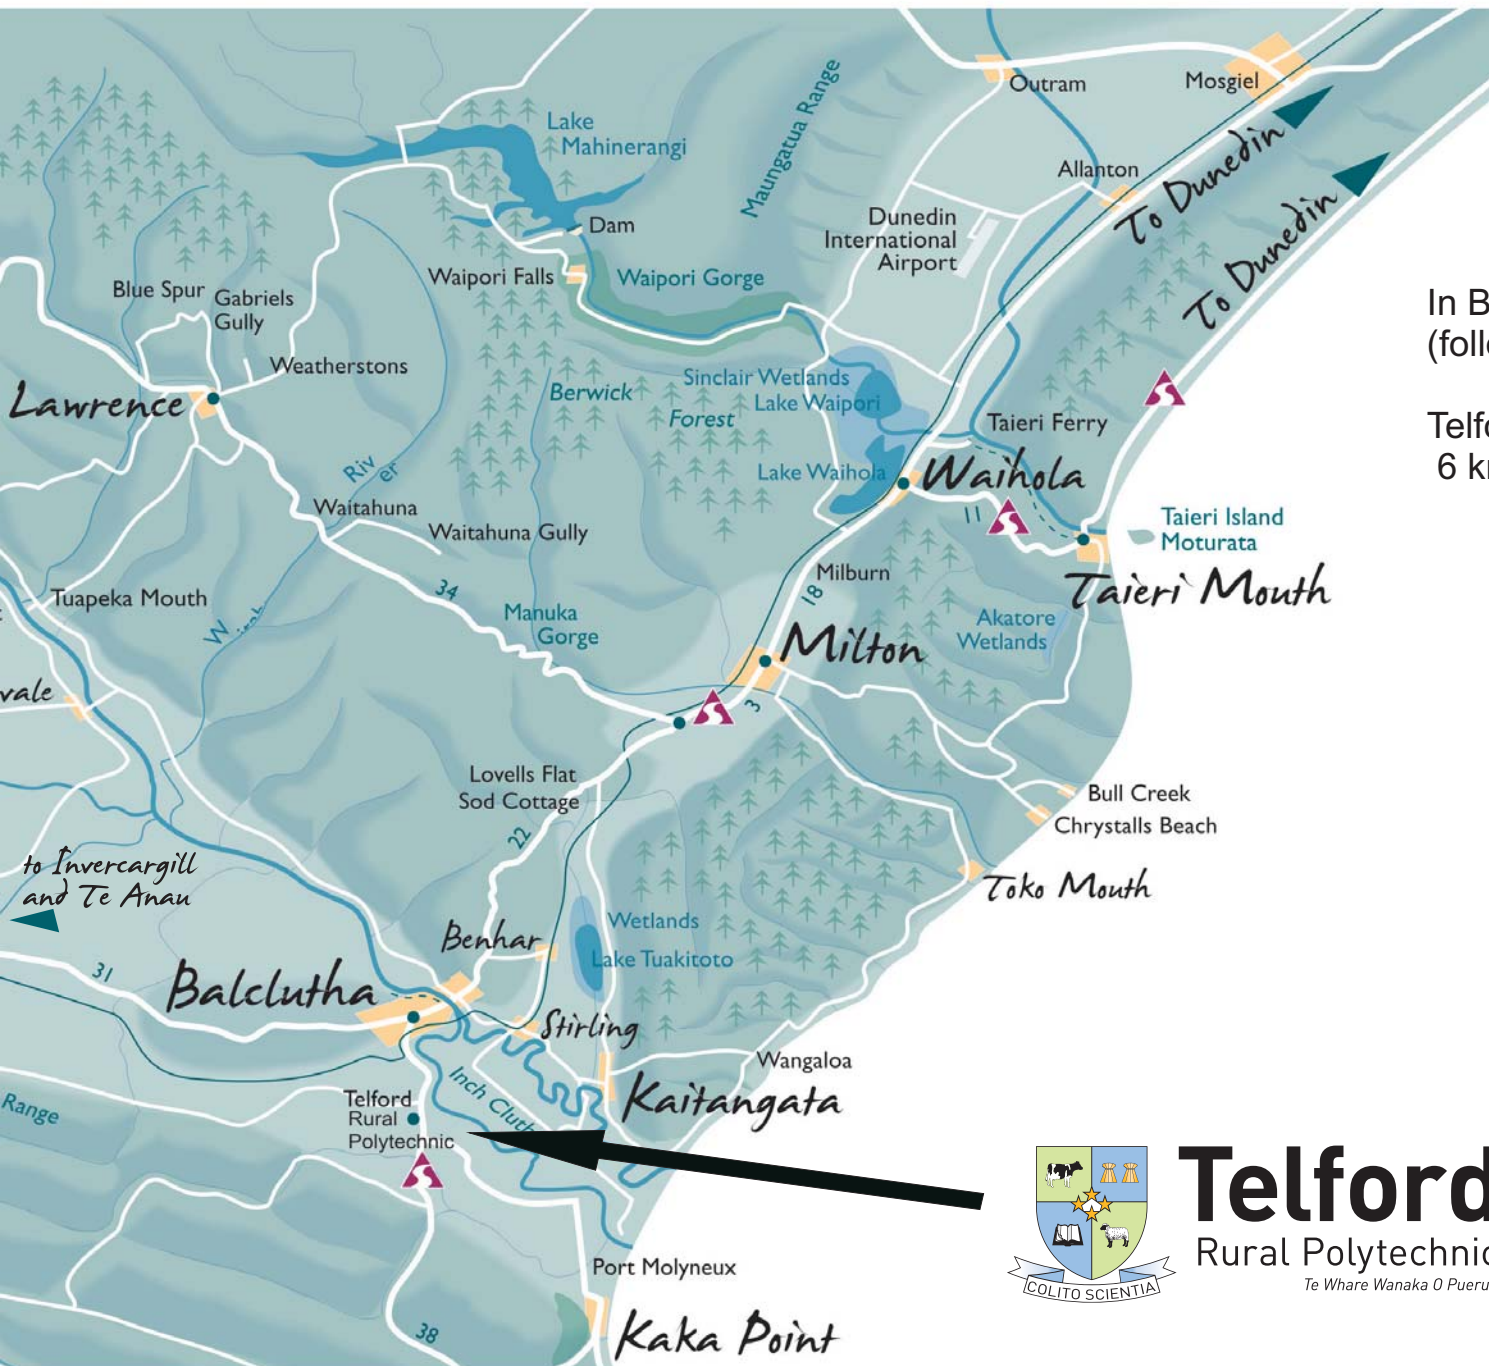

# Map directions to Telford Rural Polytechnic

In Balclutha turn into High Street (follow Southern Scenic Route )

Telford Rural Polytechnic is situated 6 kms from Balclutha on State Highway 6.

**Telford**  
Rural Polytechnic  
*Te Whare Wanaka O Puerua*

  
**Clutha Country**  
*where everyone says hello*